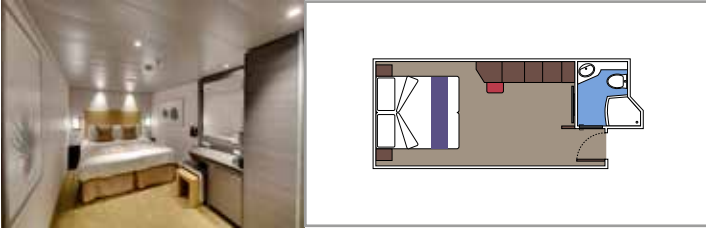

INTERIOR

INCLUDED FACILITIES

- Comfortable double bed or single beds (on request)
- Bathroom with shower or bathtub, vanity area with hairdryer
- Interactive TV, telephone, safe, minibar and air conditioning
- Wifi connection available (for a fee)

DELUXE INTERIOR

IR2

≈15
11-14
4

› Medium deck location