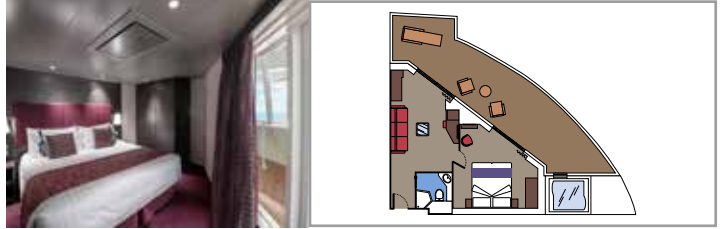

 Cabin size (m²)

 Balcony size (m²)

 Deck location

 Accommodating up to

SUITE AUREA

INCLUDED FACILITIES

- Some Suites have balcony with private whirlpool
- Spacious wardrobe
- Comfortable double bed or single beds (on request)
- Bathroom with shower or bathtub, vanity area with hairdryer
- Interactive TV, telephone, safe, minibar and air conditioning
- Wifi connection available (for a fee)

GRAND SUITE AUREA WITH TERRACE AND WHIRLPOOL

SXJ

 ≈39
  ≈36
  12
  4

- > Large angle balcony with private whirlpool bath
- > Walk-in wardrobe
- > Sitting area with double sofa bed

PREMIUM SUITE AUREA WITH TERRACE AND WHIRLPOOL

SLJ

 ≈27
  ≈26-30
  9-13
  4

- > Angle balcony with private whirlpool bath
- > Spacious wardrobe
- > Sitting area with double sofa bed

PREMIUM SUITE AUREA

SL1

 ≈25
  ≈6
  9-14
  6

- > Spacious wardrobe

The images are representative only. Size, layout and furniture may vary (within the same cabin category).

Cabin size (m²)

Balcony size (m²)

Deck location

Accommodating up to

BALCONY

INCLUDED FACILITIES

- Sitting area with sofa
- Comfortable double bed or single beds (on request)
- Bathroom with shower or bathtub, vanity area with hairdryer
- Interactive TV, telephone, safe, minibar and air conditioning
- Wifi connection available (for a fee)