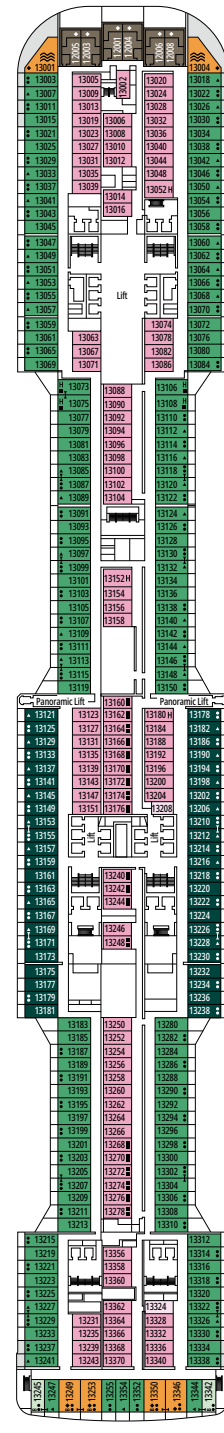

DECK 13
MAGNIFICA