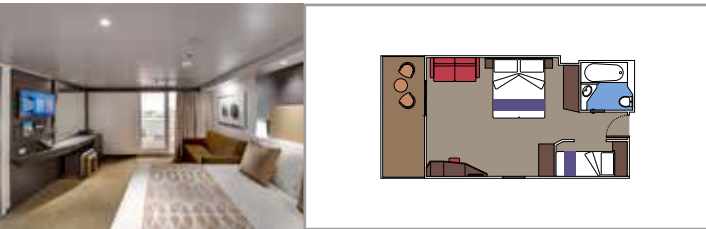

 ≈59
  ≈23
  9-12
  4

- › Balcony with dining table and private whirlpool bath
- › Easy access to the MSC Yacht Club areas
- › Two-deck-high cabin

Main level:

- › Open living/dining room with sofa that converts to double bed
- › Bathroom with shower

 Cabin size (m²)

 Balcony size (m²)

 Deck location

 Accommodating up to

SUITE AUREA

INCLUDED FACILITIES

- Some Suites have balcony with private whirlpool
- Spacious wardrobe
- Comfortable double bed or single beds (on request)
- Bathroom with shower or bathtub, vanity area with hairdryer
- Interactive TV, telephone, safe, minibar and air conditioning
- Wifi connection available (for a fee)

SLJ

 ≈27
  ≈26-30
  9-13
  4

- > Angle balcony with private whirlpool bath
- > Spacious wardrobe
- > Sitting area with double sofa bed

PREMIUM SUITE AUREA

SL1

 ≈25
  ≈6
  9-14
  6

- > Spacious wardrobe

The images are representative only. Size, layout and furniture may vary (within the same cabin category).

Cabin size (m²)

Balcony size (m²)

Deck location

Accommodating up to

BALCONY

INCLUDED FACILITIES

- Sitting area with sofa
- Comfortable double bed or single beds (on request)
- Bathroom with shower or bathtub, vanity area with hairdryer
- Interactive TV, telephone, safe, minibar and air conditioning
- Wifi connection available (for a fee)