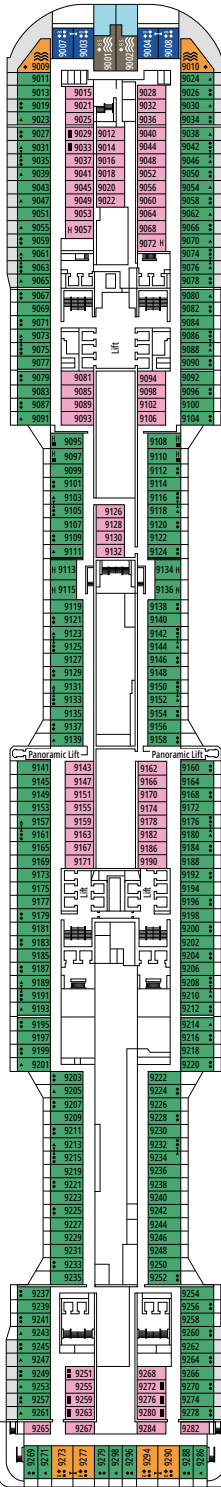

DECK 9
SEASIDE