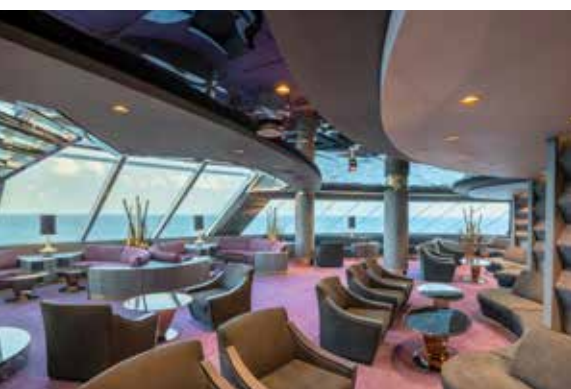

HORIZON POOL

MSC AUREA SPA

CABIN TYPE

DELUXE BALCONY WITH PARTIAL VIEW

MSC YACHT CLUB DELUXE SUITE

MSC YACHT CLUB ROYAL SUITE

 MSC YACHT CLUB

SUITE AUREA

 Accommodating up to

MSC YACHT CLUB ROYAL SUITE

MSC YACHT CLUB

MSC YACHT CLUB	Exclusive services	Seats	Surface (m ²)	Deck
CONCIERGE AREA	Reception with 24-hour concierge service		50	16 Seaview
MSC AUREA SPA	Priority lift access to MSC Aurea Spa, 2 dedicated massage rooms		1.100	7 Fantasia
103 SUITES WITH BUTLER SERVICE	24-hour butler service		from ≈ 12 to ≈ 90	9 Seaside 12 Grandiosa 14 World Class 15 Preziosa 16 Seaview 18 Divina
TOP SAIL LOUNGE	Panoramic lounge, bar	167	423	16 Seaview
MSC YACHT CLUB RESTAURANT	Exclusive restaurant	120	405	18 Divina
MSC YACHT CLUB GRILL & BAR	Buffet and grill	115	1.225	19 Splendida
MSC YACHT CLUB POOL	Pool, 2 whirlpool baths			
MSC YACHT CLUB SUNDECK & BAR	Solarium and bar			

TOP SAIL LOUNGE

MSC YACHT CLUB POOL

INCLUDED FACILITIES

- Luxury Suites with premium interiors
- Some Suites have balcony with private whirlpool
- Spacious wardrobe
- Comfortable double bed or single beds (on request)
- Bathroom with shower or bathtub, vanity area with hairdryer
- Interactive TV, telephone, safe, minibar and air conditioning
- Wifi connection included