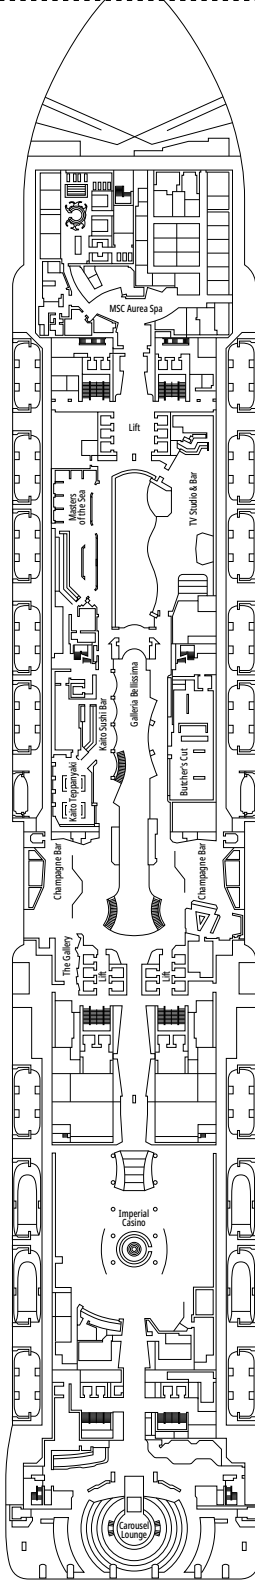

DECK 7
FANTASIA