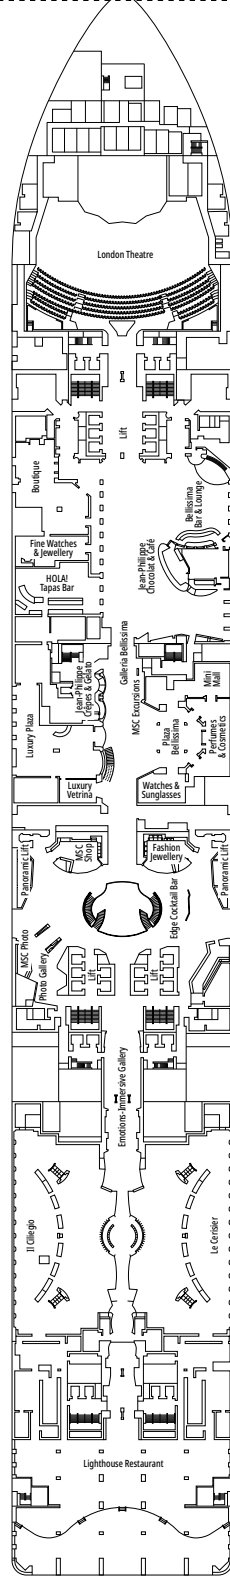

DECK 6
MUSICA