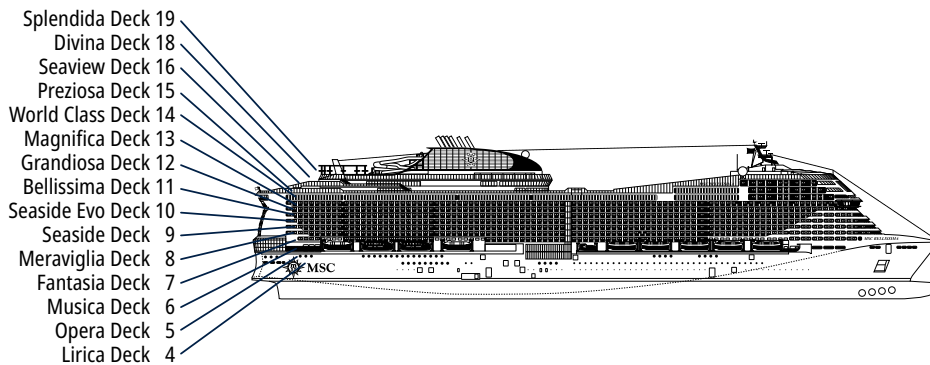

MSC BELLISSIMA

TECHNICAL SHEET

TECHNICAL CHARACTERISTICS OF THE SHIP

GALLERIA BELLISSIMA

TECHNICAL CHARACTERISTICS OF THE SHIP	
GROSS TONNAGE	171.598
LENGTH / BEAM / HEIGHT	315,83 m / 43 m / 75,5 m
SURFACE AREA	450.000 m ² , included 33.000 m ² public areas
PUBLIC AREA RATIO	10,5 m ² per passenger
DECKS	19, included 15 for guests
LIFTS	32, included 19 for guests (2 panoramic and 1 for the MSC Yacht Club)
VOLTAGE (IN CABIN)	110/220 volts
MAXIMUM SPEED	23,15 knots
STABILISERS	Stabilised with 2 fins
NUMBER OF PASSENGERS	5.655
NUMBER OF CABINS	2.201, included 55 for guests with disabilities or reduced mobility
CREW MEMBERS	Approx. 1.595
POOLS	4, included 1 with sliding roof and 1 for the MSC Yacht Club
WHIRLPOOLS	9 whirlpool baths
ENVIRONMENTAL TECHNOLOGY	AWT-Advanced Water Treatment, Energy Saving & Monitoring System, Scrubbers and LED technology