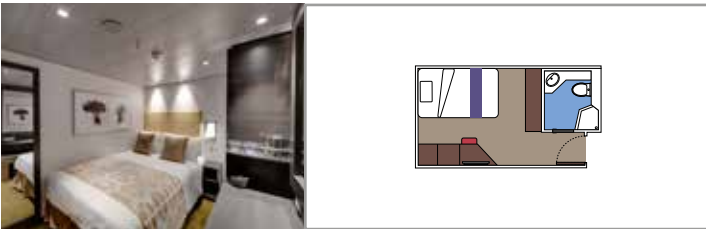

STUDIO INTERIOR

IS

≈10
5-14
1

› Single use

The images are representative only. Size, layout and furniture may vary (within the same cabin category).

Cabin size (m²)

Balcony size (m²)

Deck location

Accommodating up to