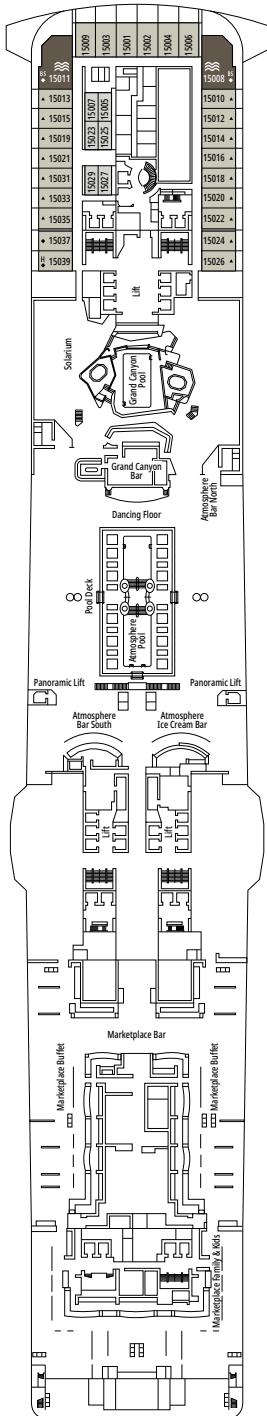

DECK 15
PREZIOSA