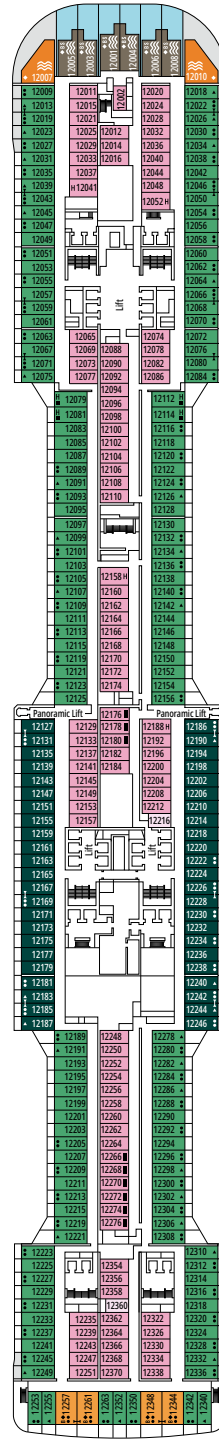

DECK 12
GRANDIOSA