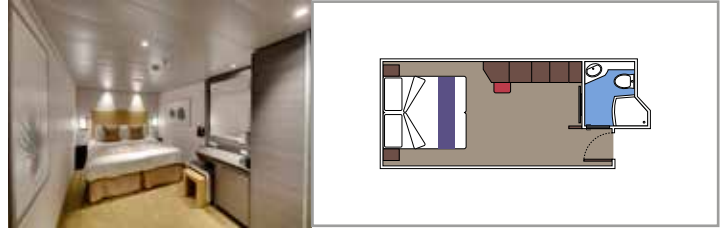

DELUXE INTERIOR

IR1

≈15
5-10
4

› Low deck location