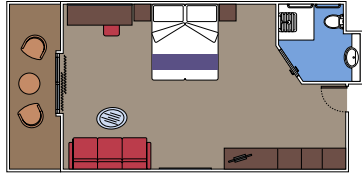

 Cabin size (m²)

 Balcony size (m²)

 Deck location

 Accommodating up to

SUITE AUREA

INCLUDED FACILITIES

- Some Suites have balcony with private whirlpool
- Spacious wardrobe
- Comfortable double bed or single beds (on request)
- Bathroom with shower or bathtub, vanity area with hairdryer
- Interactive TV, telephone, safe, minibar and air conditioning
- Wifi connection available (for a fee)

Cabin size (m²)

Balcony size (m²)

Deck location

Accommodating up to

BALCONY

INCLUDED FACILITIES

- Sitting area with sofa
- Comfortable double bed or single beds (on request)
- Bathroom with shower or bathtub, vanity area with hairdryer
- Interactive TV, telephone, safe, minibar and air conditioning
- Wifi connection available (for a fee)

STUDIO INTERIOR

IS

 ≈10
  5-14
  1

› Single use

The images are representative only. Size, layout and furniture may vary (within the same cabin category).

 Cabin size (m²)

 Balcony size (m²)

 Deck location

 Accommodating up to

FACILITIES FOR GUESTS WITH DISABILITIES OR REDUCED MOBILITY

BALCONY CABIN FOR GUESTS WITH DISABILITIES OR REDUCED MOBILITY

MSC YACHT CLUB

Available in:

- › **MSC Yacht Club Deluxe Suite (YC1)**
cabin size ≈25m²; balcony size ≈5m²; deck 15