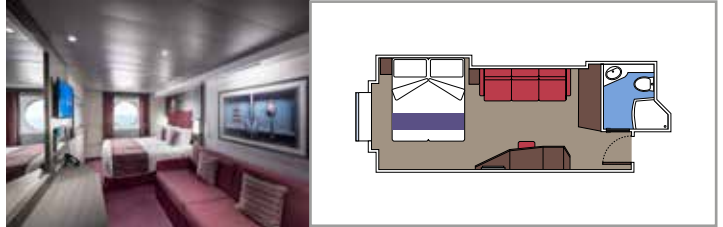

DELUXE OCEAN VIEW

OR1

≈16
5
4

> Low deck location