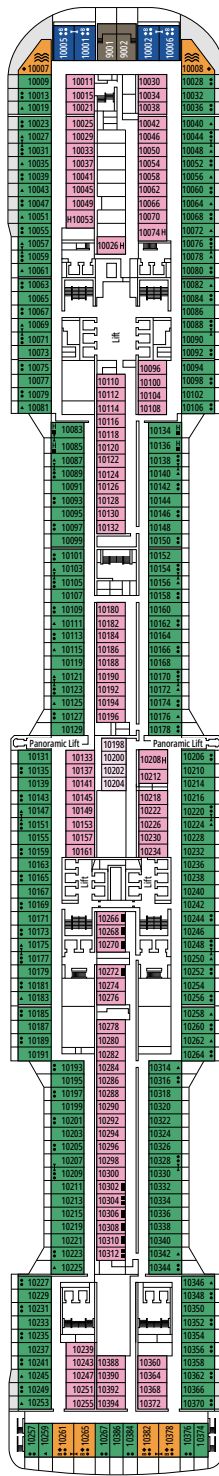

DECK 10
SEASIDE EVO