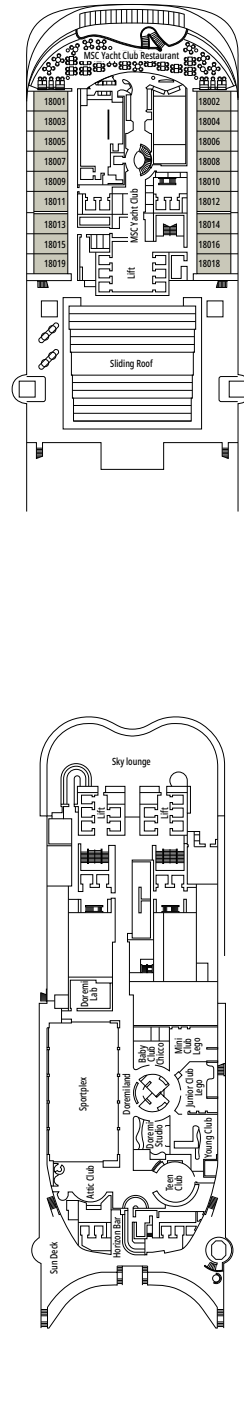

DECK 14
WORLD CLASS

DECK 15
PREZIOSA

DECK 19
SPLENDIDA