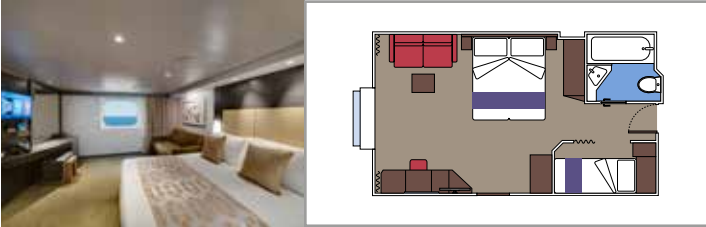

OCEAN VIEW

INCLUDED FACILITIES

- Window with sea view
- Relaxing armchair
- Comfortable double bed or single beds (on request)
- Bathroom with shower or bathtub, vanity area with hairdryer
- Interactive TV, telephone, safe, minibar and air conditioning
- Wifi connection available (for a fee)

PREMIUM OCEAN VIEW

OL2

≈25
9-11
6

> Medium deck location