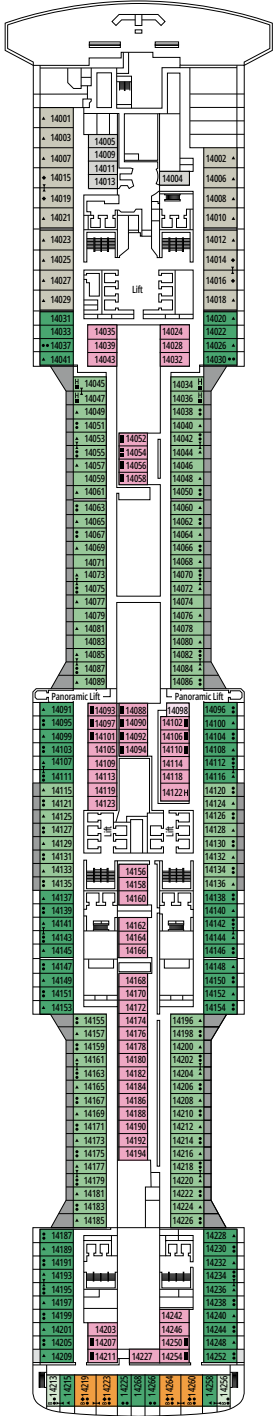

DECK 14
WORLD CLASS