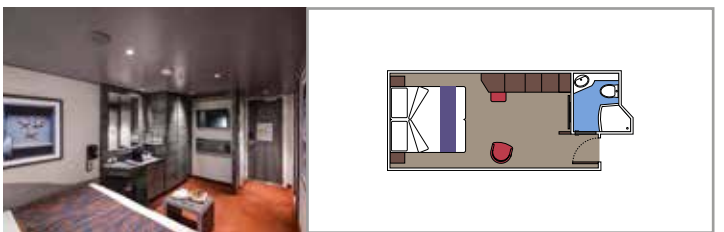

*Available at no extra cost. The image is rendering only.

MSC YACHT CLUB INTERIOR SUITE YIN

 ≈15
  14-16
  2

- › Spacious wardrobe

The images are representative only. Size, layout and furniture may vary (within the same cabin category).

 Cabin size (m²)

 Balcony size (m²)

 Deck location

 Accommodating up to

SUITE AUREA

INCLUDED FACILITIES

- Some Suites have balcony with private whirlpool
- Spacious wardrobe
- Comfortable double bed or single beds (on request)
- Bathroom with shower or bathtub, vanity area with hairdryer
- Interactive TV, telephone, safe, minibar and air conditioning
- Wifi connection available (for a fee)

Cabin size (m²)

Balcony size (m²)

Deck location

Accommodating up to

BALCONY

INCLUDED FACILITIES

- Sitting area with sofa
- Comfortable double bed or single beds (on request)
- Bathroom with shower or bathtub, vanity area with hairdryer
- Interactive TV, telephone, safe, minibar and air conditioning
- Wifi connection available (for a fee)