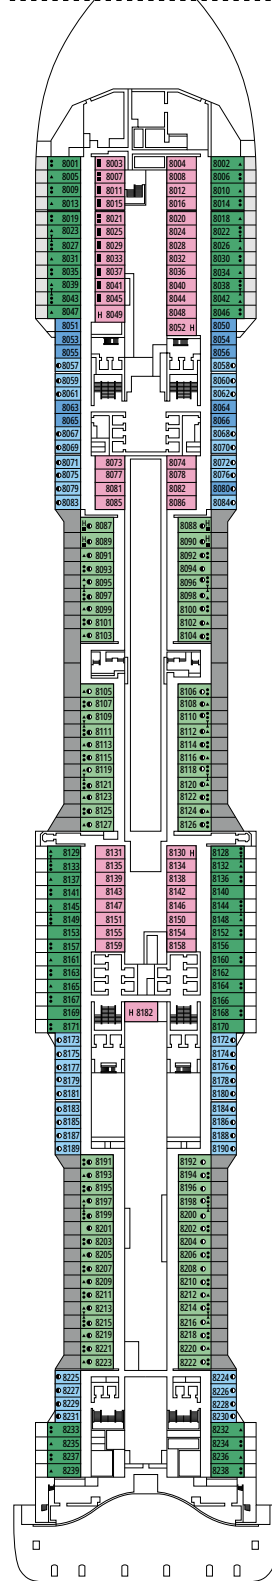

DECK 8
MERAVIGLIA