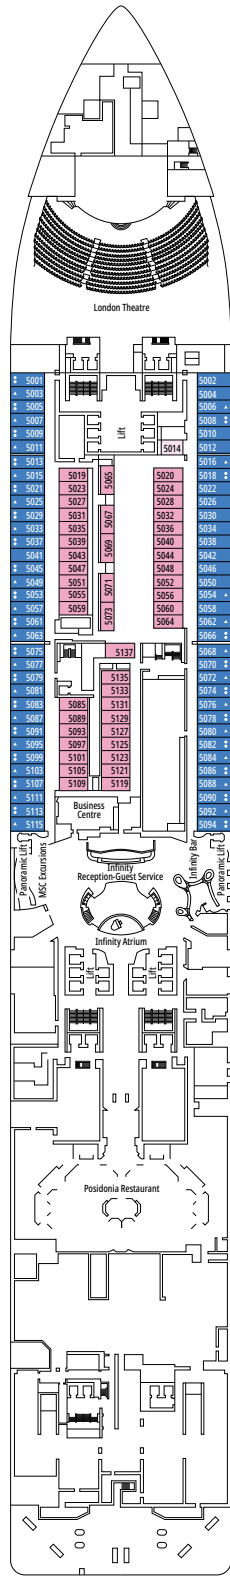

DECK 5
OPERA