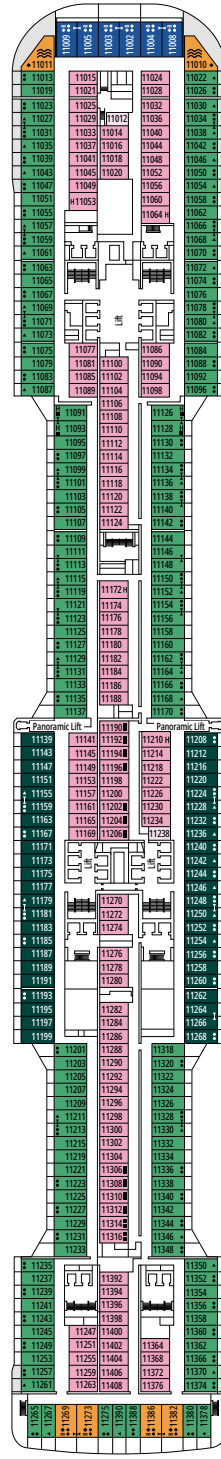

DECK 11
BELLISSIMA