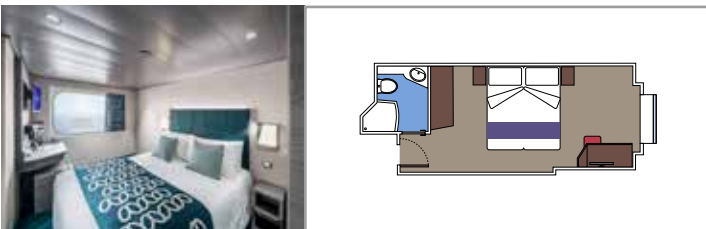

JUNIOR OCEAN VIEW

OM2

≈12
8
2

> Medium deck location