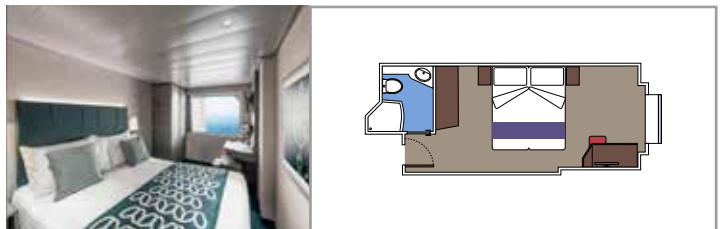

JUNIOR OCEAN VIEW WITH OBSTRUCTED VIEW

OO

≈12
8
2

The images are representative only. Size, layout and furniture may vary (within the same cabin category).

Cabin size (m²)

Balcony size (m²)

Deck location

Accommodating up to