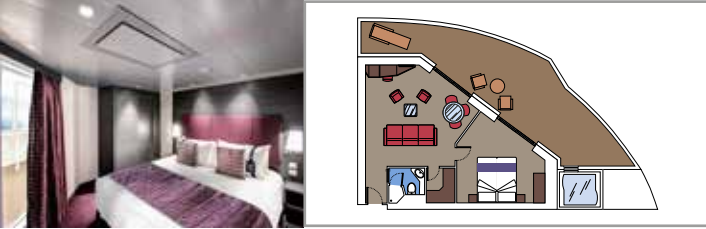

SUITE AUREA

INCLUDED FACILITIES

- Some Suites have balcony with private whirlpool
- Spacious wardrobe
- Comfortable double bed or single beds (on request)
- Bathroom with shower or bathtub, vanity area with hairdryer
- Interactive TV, telephone, safe, minibar and air conditioning
- Wifi connection available (for a fee)

GRAND SUITE AUREA WITH TERRACE AND WHIRLPOOL

SXJ

≈39
≈36
12
4

- > Large angle balcony with private whirlpool bath
- > Walk-in wardrobe
- > Sitting area with double sofa bed