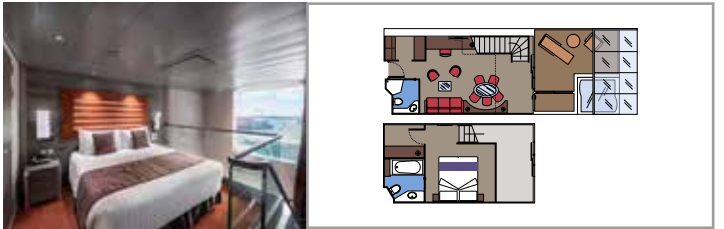

MSC YACHT CLUB DUPLEX SUITE WITH WHIRLPOOL YJD

≈59
≈23
9-12
4

- › Balcony with dining table and private whirlpool bath
- › Easy access to the MSC Yacht Club areas
- › Two-deck-high cabin

Main level:

- › Open living/dining room with sofa that converts to double bed
- › Bathroom with shower

Second level:

- › Master bedroom with double bed which can be converted into two single beds (on request)
- › Two walk-in wardrobes
- › Bathroom with bathtub